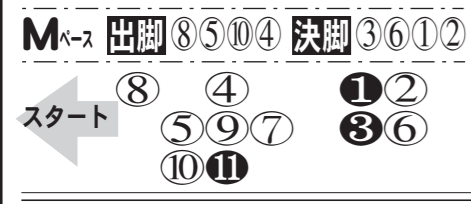

Table with 10 columns and 11 rows. Column 1: Race info (佐賀10, 発走 20:20, サラ系 C1). Column 2: Race title (ダイヤモンド特選). Column 3-10: Race details for 10 different horses, including names like リンノバルビート, コスモゴレアドール, イダテンターポ, etc., and their respective statistics.

Table with 10 columns and 11 rows. Column 1: Race info (10R, [レコード] 153.7, キングブライド, 混戦模様). Column 2-10: Race details for 10 different horses, including names like ディーディーデイ, アメリカンマッハ, シゲルペガサス, etc., and their respective statistics.